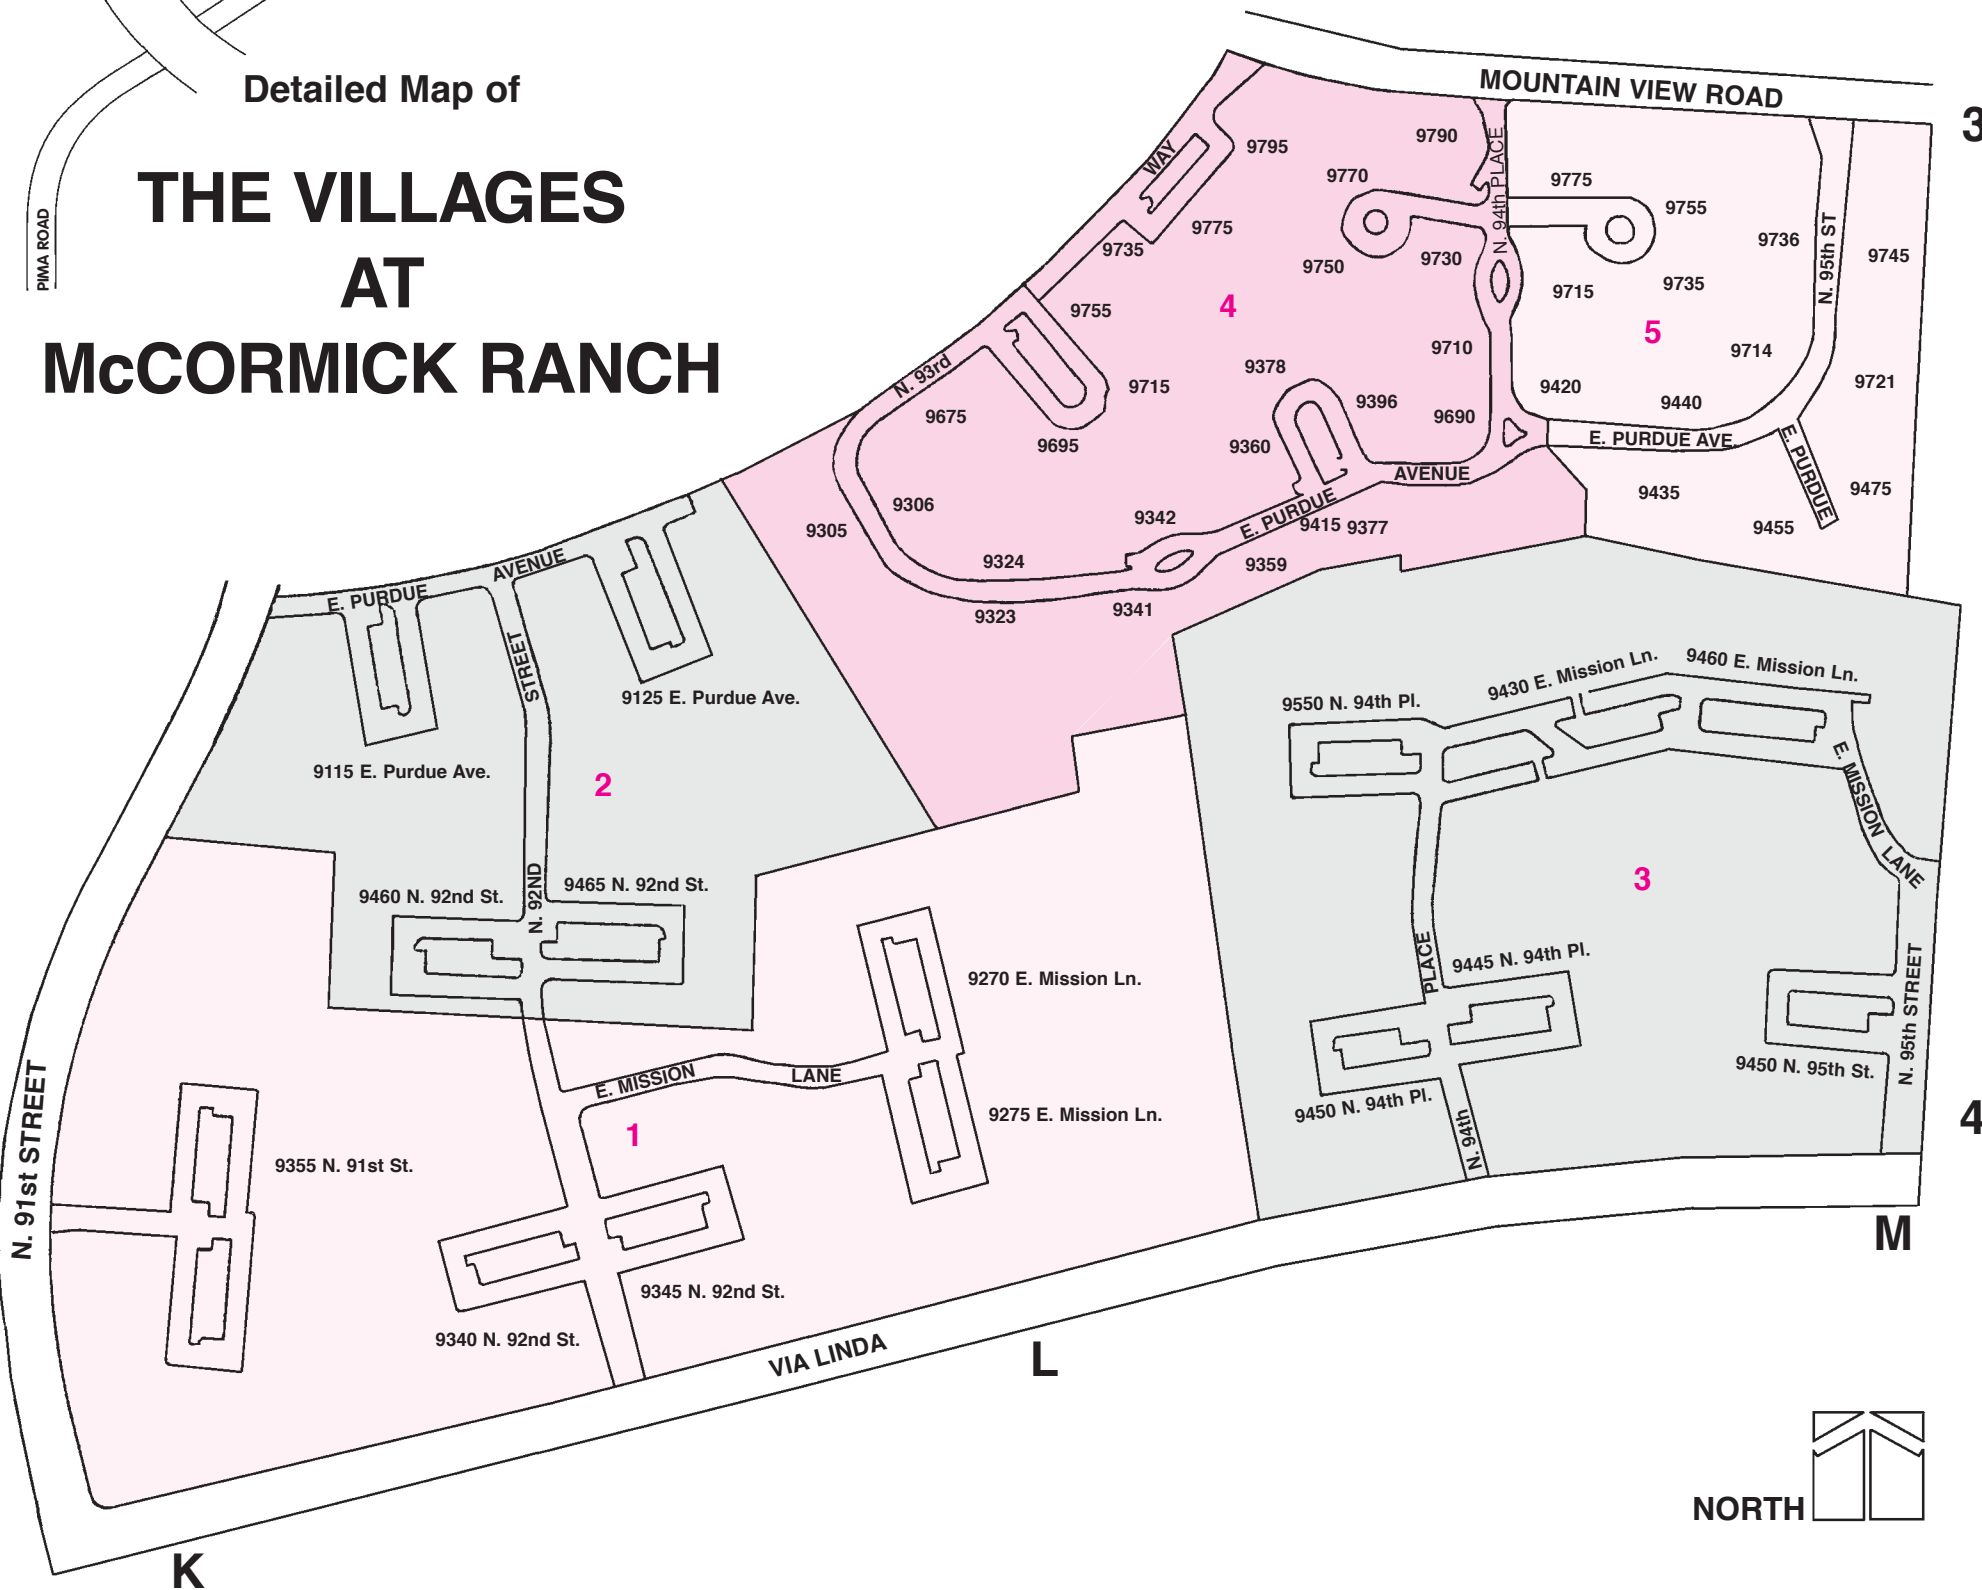

*AREA WITHIN DOTTED LINE IS NOT A PART OF McCORMICK RANCH.

McCORMICK RANCH CENTER

Also a part of McCormick Ranch, but located east of Pima Road, is the **McCormick Ranch Center**. This area is bordered on the west by Pima Road, on the north by Shea Boulevard, on the east by 96th Street and on the south by the Indian Reservation.

McCORMICK RANCH CENTER Index of Streets

90th Place3J
90th Street1J, 2J, 3J, 4J, 5J
91st Street3K, 4K
92nd Street1K, 2K, 3K, 3L, 4L
93rd Way3L
94th Place3M, 4L
94th Street4L, 5L
94th Way4L, 5L
95th Street4M
95th Way4M, 5M
96th Street1M, 2M, 3M, 4M, 5M
Doubletree Ranch Road5L, 5M
Mission Lane4K, 4M
Mountain View Road3I, 3J, 3K, 3L, 3M
Pima Road1I, 2I, 3I, 4I, 5I
Purdue Avenue3K, 3L, 3M
San Salvador4K, 4L, 4M
San Victor Drive4J, 4K
Shea Boulevard1I, 1J, 1K, 1L, 1M
Via Linda4K, 4L, 4M, 5I, 5J, 5K

Detailed Map of THE VILLAGES AT McCORMICK RANCH

Phases and Addresses of THE VILLAGES AT McCORMICK RANCH

1. VILLAGE ONE

9355 N. 91st Street
9340 N. 92nd Street
9345 N. 92nd Street
9270 E. Mission Lane
9275 E. Mission Lane

2. VILLAGE TWO

9115 E. Purdue Avenue
9125 E. Purdue Avenue
9460 N. 92nd Street
9465 N. 92nd Street

3. VILLAGE THREE

9445 N. 94th Place
9450 N. 94th Place
9550 N. 94th Place
9430 E. Mission Lane
9460 E. Mission Lane
9450 N. 95th Street