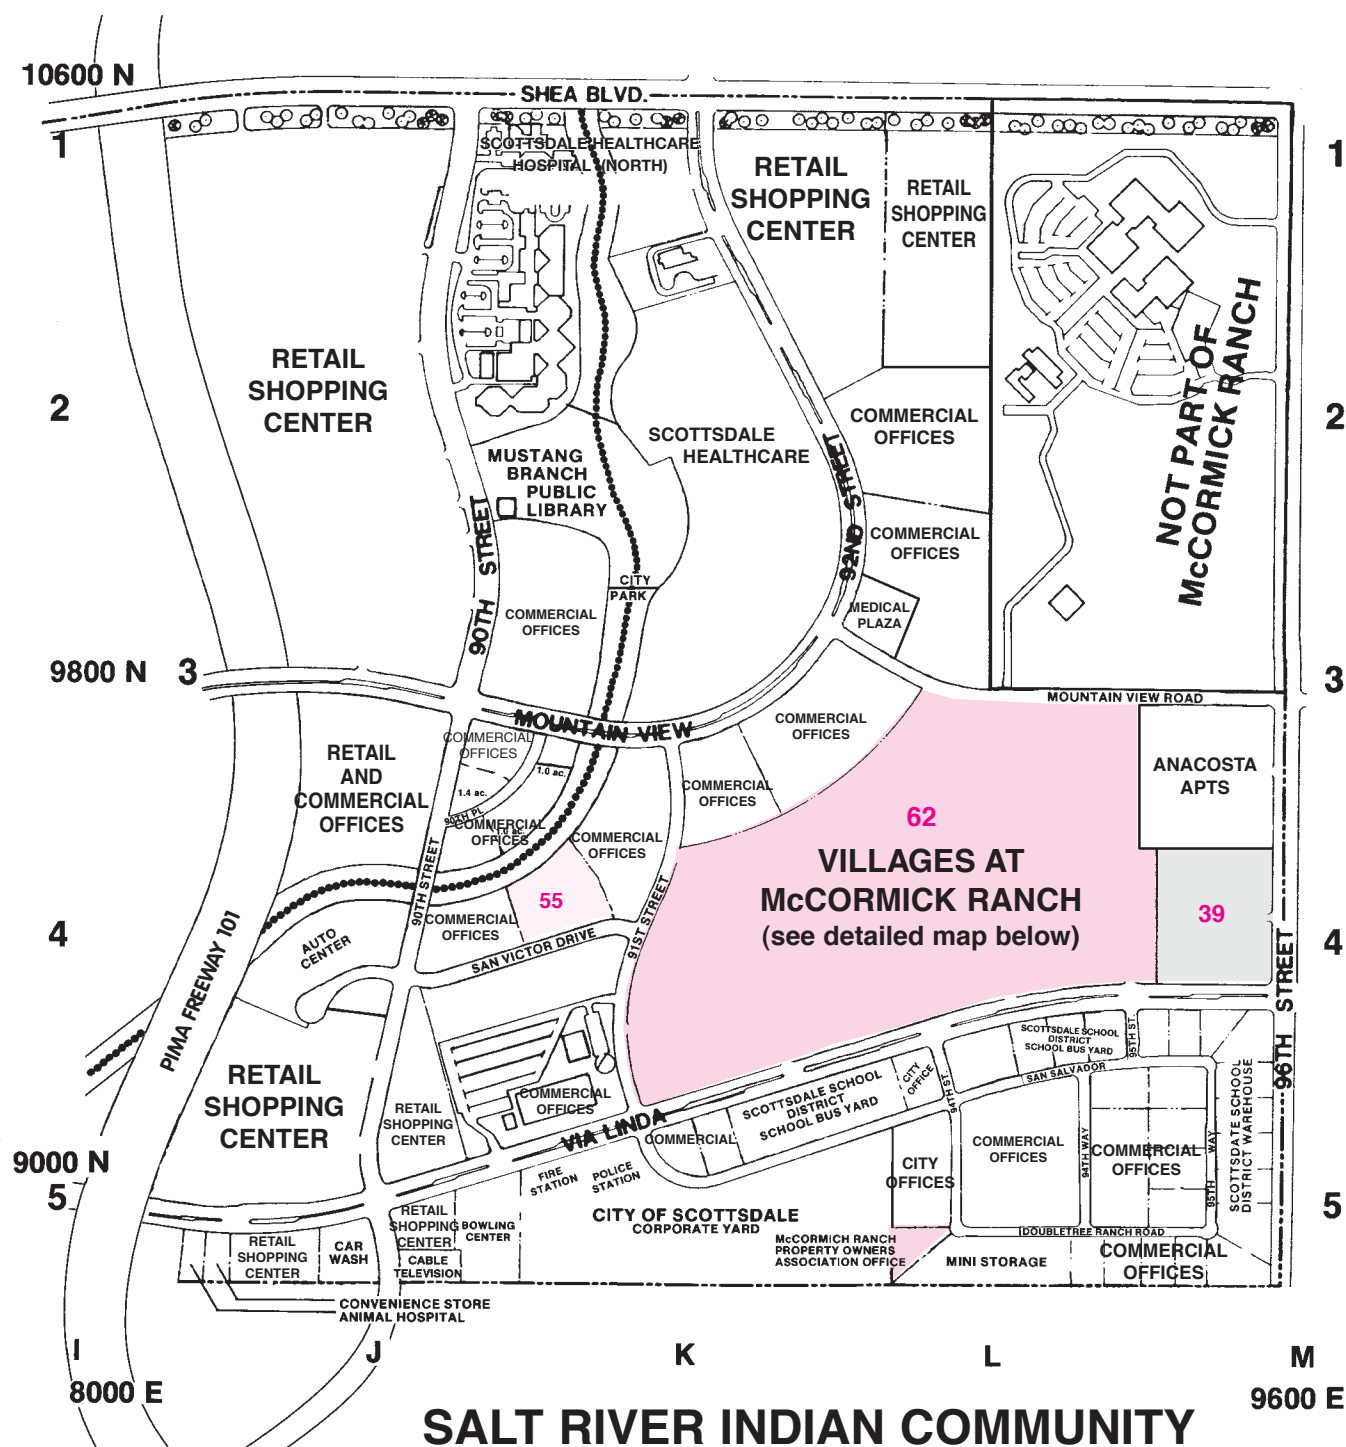

*AREA WITHIN DOTTED LINE IS NOT A PART OF McCORMICK RANCH.

McCORMICK RANCH CENTER

Also a part of McCormick Ranch, but located east of Pima Road, is the **McCormick Ranch Center**. This area is bordered on the west by Pima Road, on the north by Shea Boulevard, on the east by 96th Street and on the south by the Indian Reservation.

McCORMICK RANCH CENTER Index of Streets

90th Place3J
90th Street1J, 2J, 3J, 4J, 5J
91st Street3K, 4K
92nd Street1K, 2K, 3K, 3L, 4L
93rd Way3L
94th Place3M, 4L
94th Street4L, 5L
94th Way4L, 5L
95th Street4M
95th Way4M, 5M
96th Street1M, 2M, 3M, 4M, 5M
Doubletree Ranch Road5L, 5M
Mission Lane4K, 4M
Mountain View Road3I, 3J, 3K, 3L, 3M
Pima Road1I, 2I, 3I, 4I, 5I
Purdue Avenue3K, 3L, 3M
San Salvador4K, 4L, 4M
San Victor Drive4J, 4K
Shea Boulevard1I, 1J, 1K, 1L, 1M
Via Linda4K, 4L, 4M, 5I, 5J, 5K

Detailed Map of THE VILLAGES AT McCORMICK RANCH

Phases and Addresses of THE VILLAGES AT McCORMICK RANCH

1. VILLAGE ONE

9355 N. 91st Street
9340 N. 92nd Street
9345 N. 92nd Street
9270 E. Mission Lane
9275 E. Mission Lane

2. VILLAGE TWO

9115 E. Purdue Avenue
9125 E. Purdue Avenue
9460 N. 92nd Street
9465 N. 92nd Street

3. VILLAGE THREE

9445 N. 94th Place
9450 N. 94th Place
9550 N. 94th Place
9430 E. Mission Lane
9460 E. Mission Lane
9450 N. 95th Street