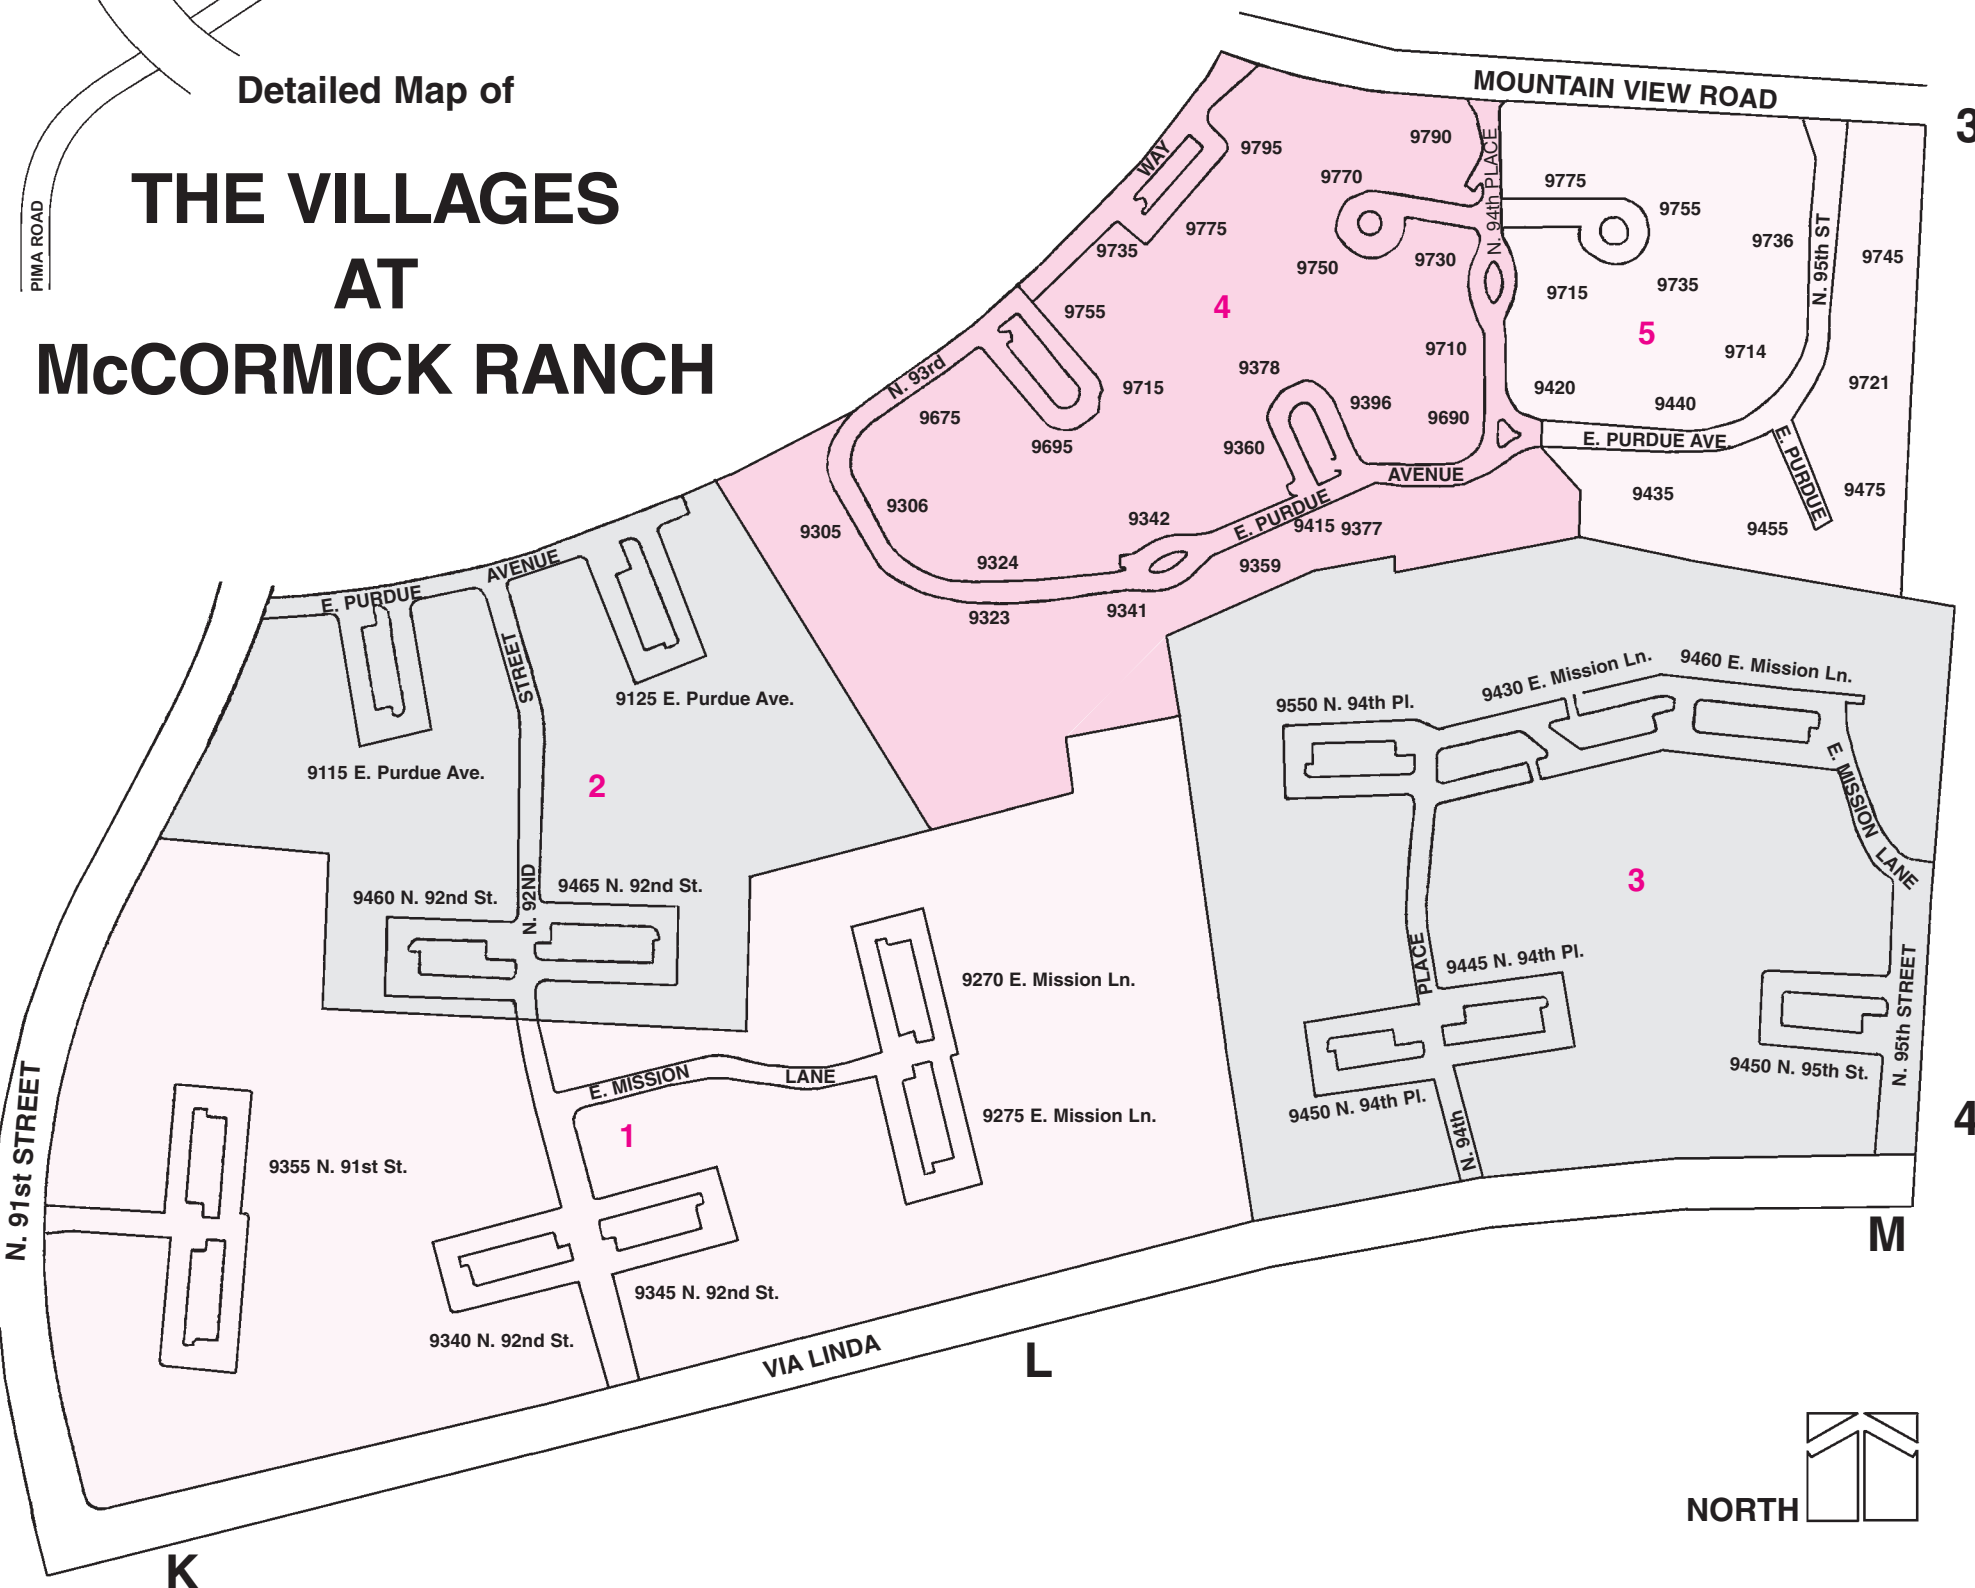

McCORMICK RANCH CENTER

Also a part of McCormick Ranch, but located east of Pima Road, is the **McCormick Ranch Center**. This area is bordered on the west by Pima Road, on the north by Shea Boulevard, on the east by 96th Street and on the south by the Indian Reservation.

McCORMICK RANCH CENTER Index of Streets

90th Place	3J
90th Street	1J, 2J, 3J, 4J, 5J
91st Street	3K, 4K
92nd Street	1K, 2K, 3K, 3L, 4L
93rd Way	3L
94th Place	3M, 4L
94th Street	4L, 5L
94th Way	4L, 5L
95th Street	4M
95th Way	4M, 5M
96th Street	1M, 2M, 3M, 4M, 5M
Doubletree Ranch Road	5L, 5M
Mission Lane	4K, 4M
Mountain View Road	3I, 3J, 3K, 3L, 3M
Pima Road	1I, 2I, 3I, 4I, 5I
Purdue Avenue	3K, 3L, 3M
San Salvador	4K, 4L, 4M
San Victor Drive	4J, 4K
Shea Boulevard	1I, 1J, 1K, 1L, 1M
Via Linda	4K, 4L, 4M, 5I, 5J, 5K

Detailed Map of THE VILLAGES AT McCORMICK RANCH

Phases and Addresses of THE VILLAGES AT McCORMICK RANCH

1. VILLAGE ONE

9355 N. 91st Street
9340 N. 92nd Street
9345 N. 92nd Street
9270 E. Mission Lane
9275 E. Mission Lane

2. VILLAGE TWO

9115 E. Purdue Avenue
9125 E. Purdue Avenue
9460 N. 92nd Street
9465 N. 92nd Street

3. VILLAGE THREE

9445 N. 94th Place
9450 N. 94th Place
9550 N. 94th Place
9430 E. Mission Lane
9460 E. Mission Lane
9450 N. 95th Street