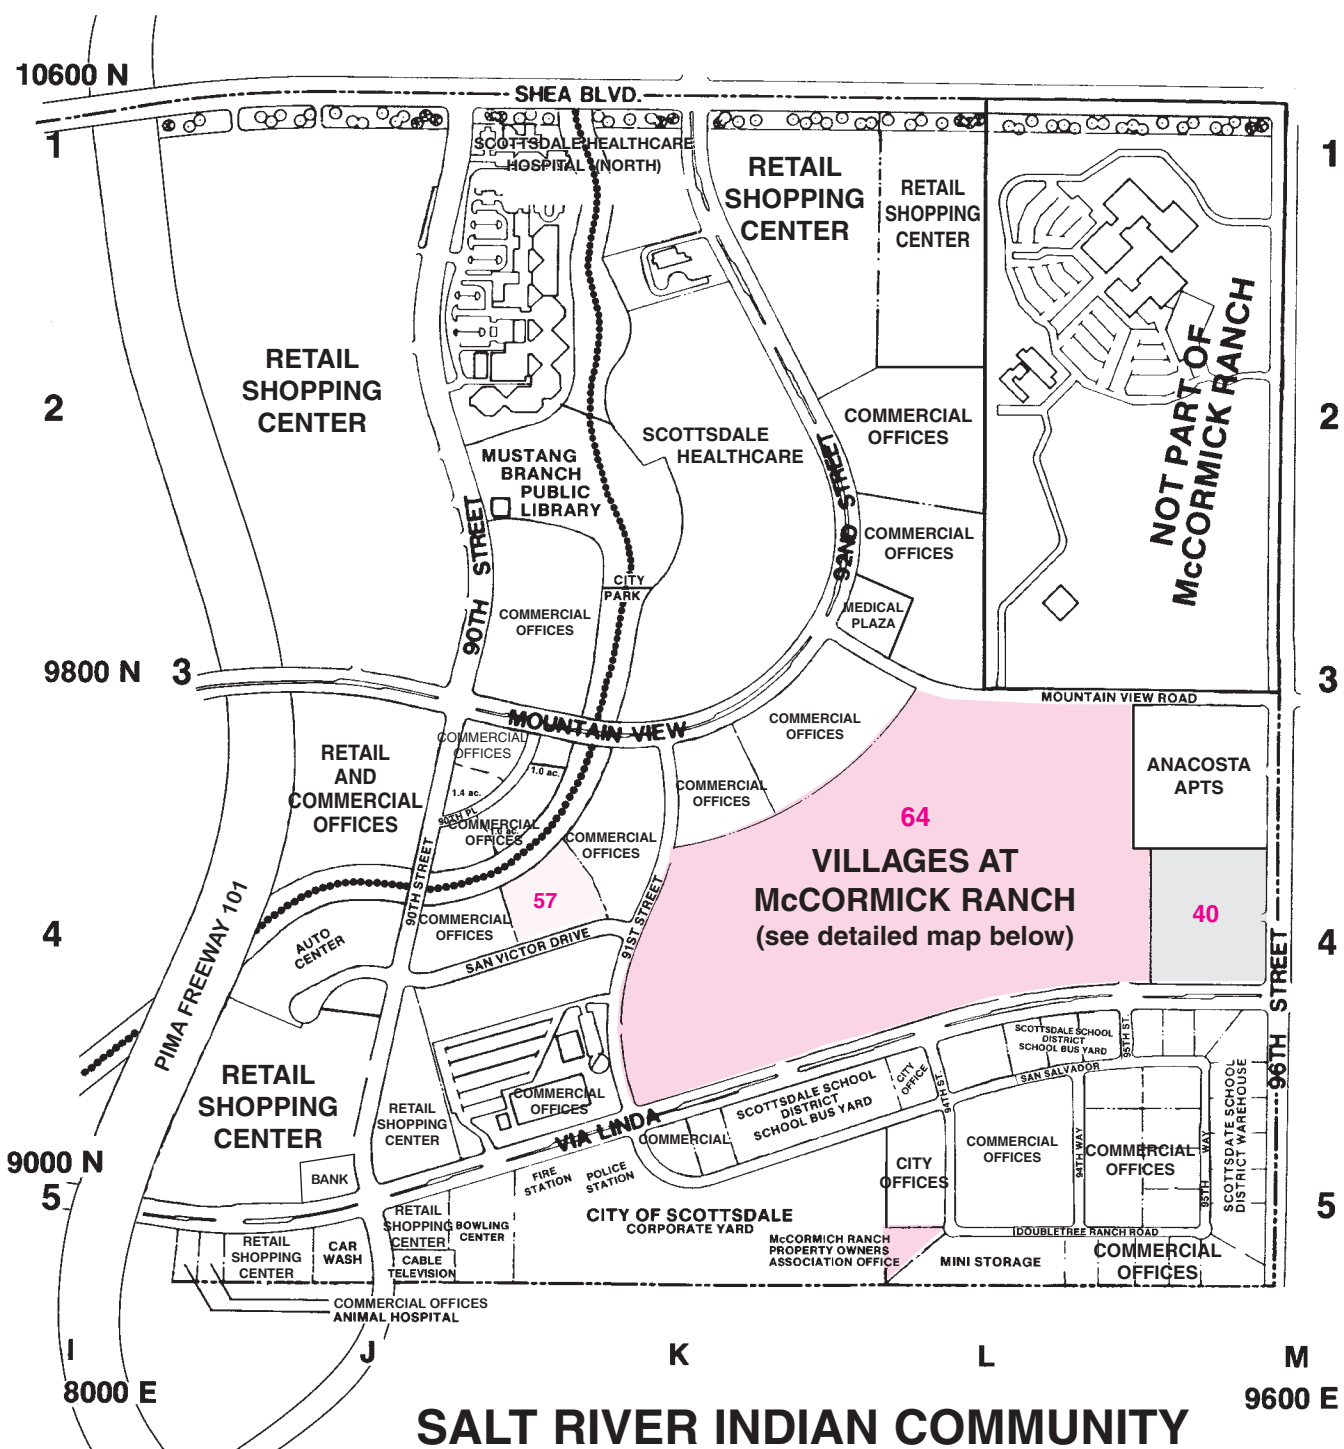

McCORMICK RANCH CENTER

Also a part of McCormick Ranch, but located east of Pima Road, is the **McCormick Ranch Center**. This area is bordered on the west by Pima Road, on the north by Shea Boulevard, on the east by 96th Street and on the south by the Indian Reservation.

McCORMICK RANCH CENTER Index of Streets

90th Place	3J
90th Street	1J, 2J, 3J, 4J, 5J
91st Street	3K, 4K
92nd Street	1K, 2K, 3K, 3L, 4L
93rd Way	3L
94th Place	3M, 4L
94th Street	4L, 5L
94th Way	4L, 5L
95th Street	4M
95th Way	4M, 5M
96th Street	1M, 2M, 3M, 4M, 5M
Doubletree Ranch Road	5L, 5M
Mission Lane	4K, 4M
Mountain View Road	3I, 3J, 3K, 3L, 3M
Pima Road	1I, 2I, 3I, 4I, 5I
Purdue Avenue	3K, 3L, 3M
San Salvador	4K, 4L, 4M
San Victor Drive	4J, 4K
Shea Boulevard	1I, 1J, 1K, 1L, 1M
Via Linda	4K, 4L, 4M, 5I, 5J, 5K

Detailed Map of THE VILLAGES AT McCORMICK RANCH

Phases and Addresses of THE VILLAGES AT McCORMICK RANCH

1. VILLAGE ONE

9355 N. 91st Street
9340 N. 92nd Street
9345 N. 92nd Street
9270 E. Mission Lane
9275 E. Mission Lane

2. VILLAGE TWO

9115 E. Purdue Avenue
9125 E. Purdue Avenue
9460 N. 92nd Street
9465 N. 92nd Street

3. VILLAGE THREE

9445 N. 94th Place
9450 N. 94th Place
9550 N. 94th Place
9430 E. Mission Lane
9460 E. Mission Lane
9450 N. 95th Street